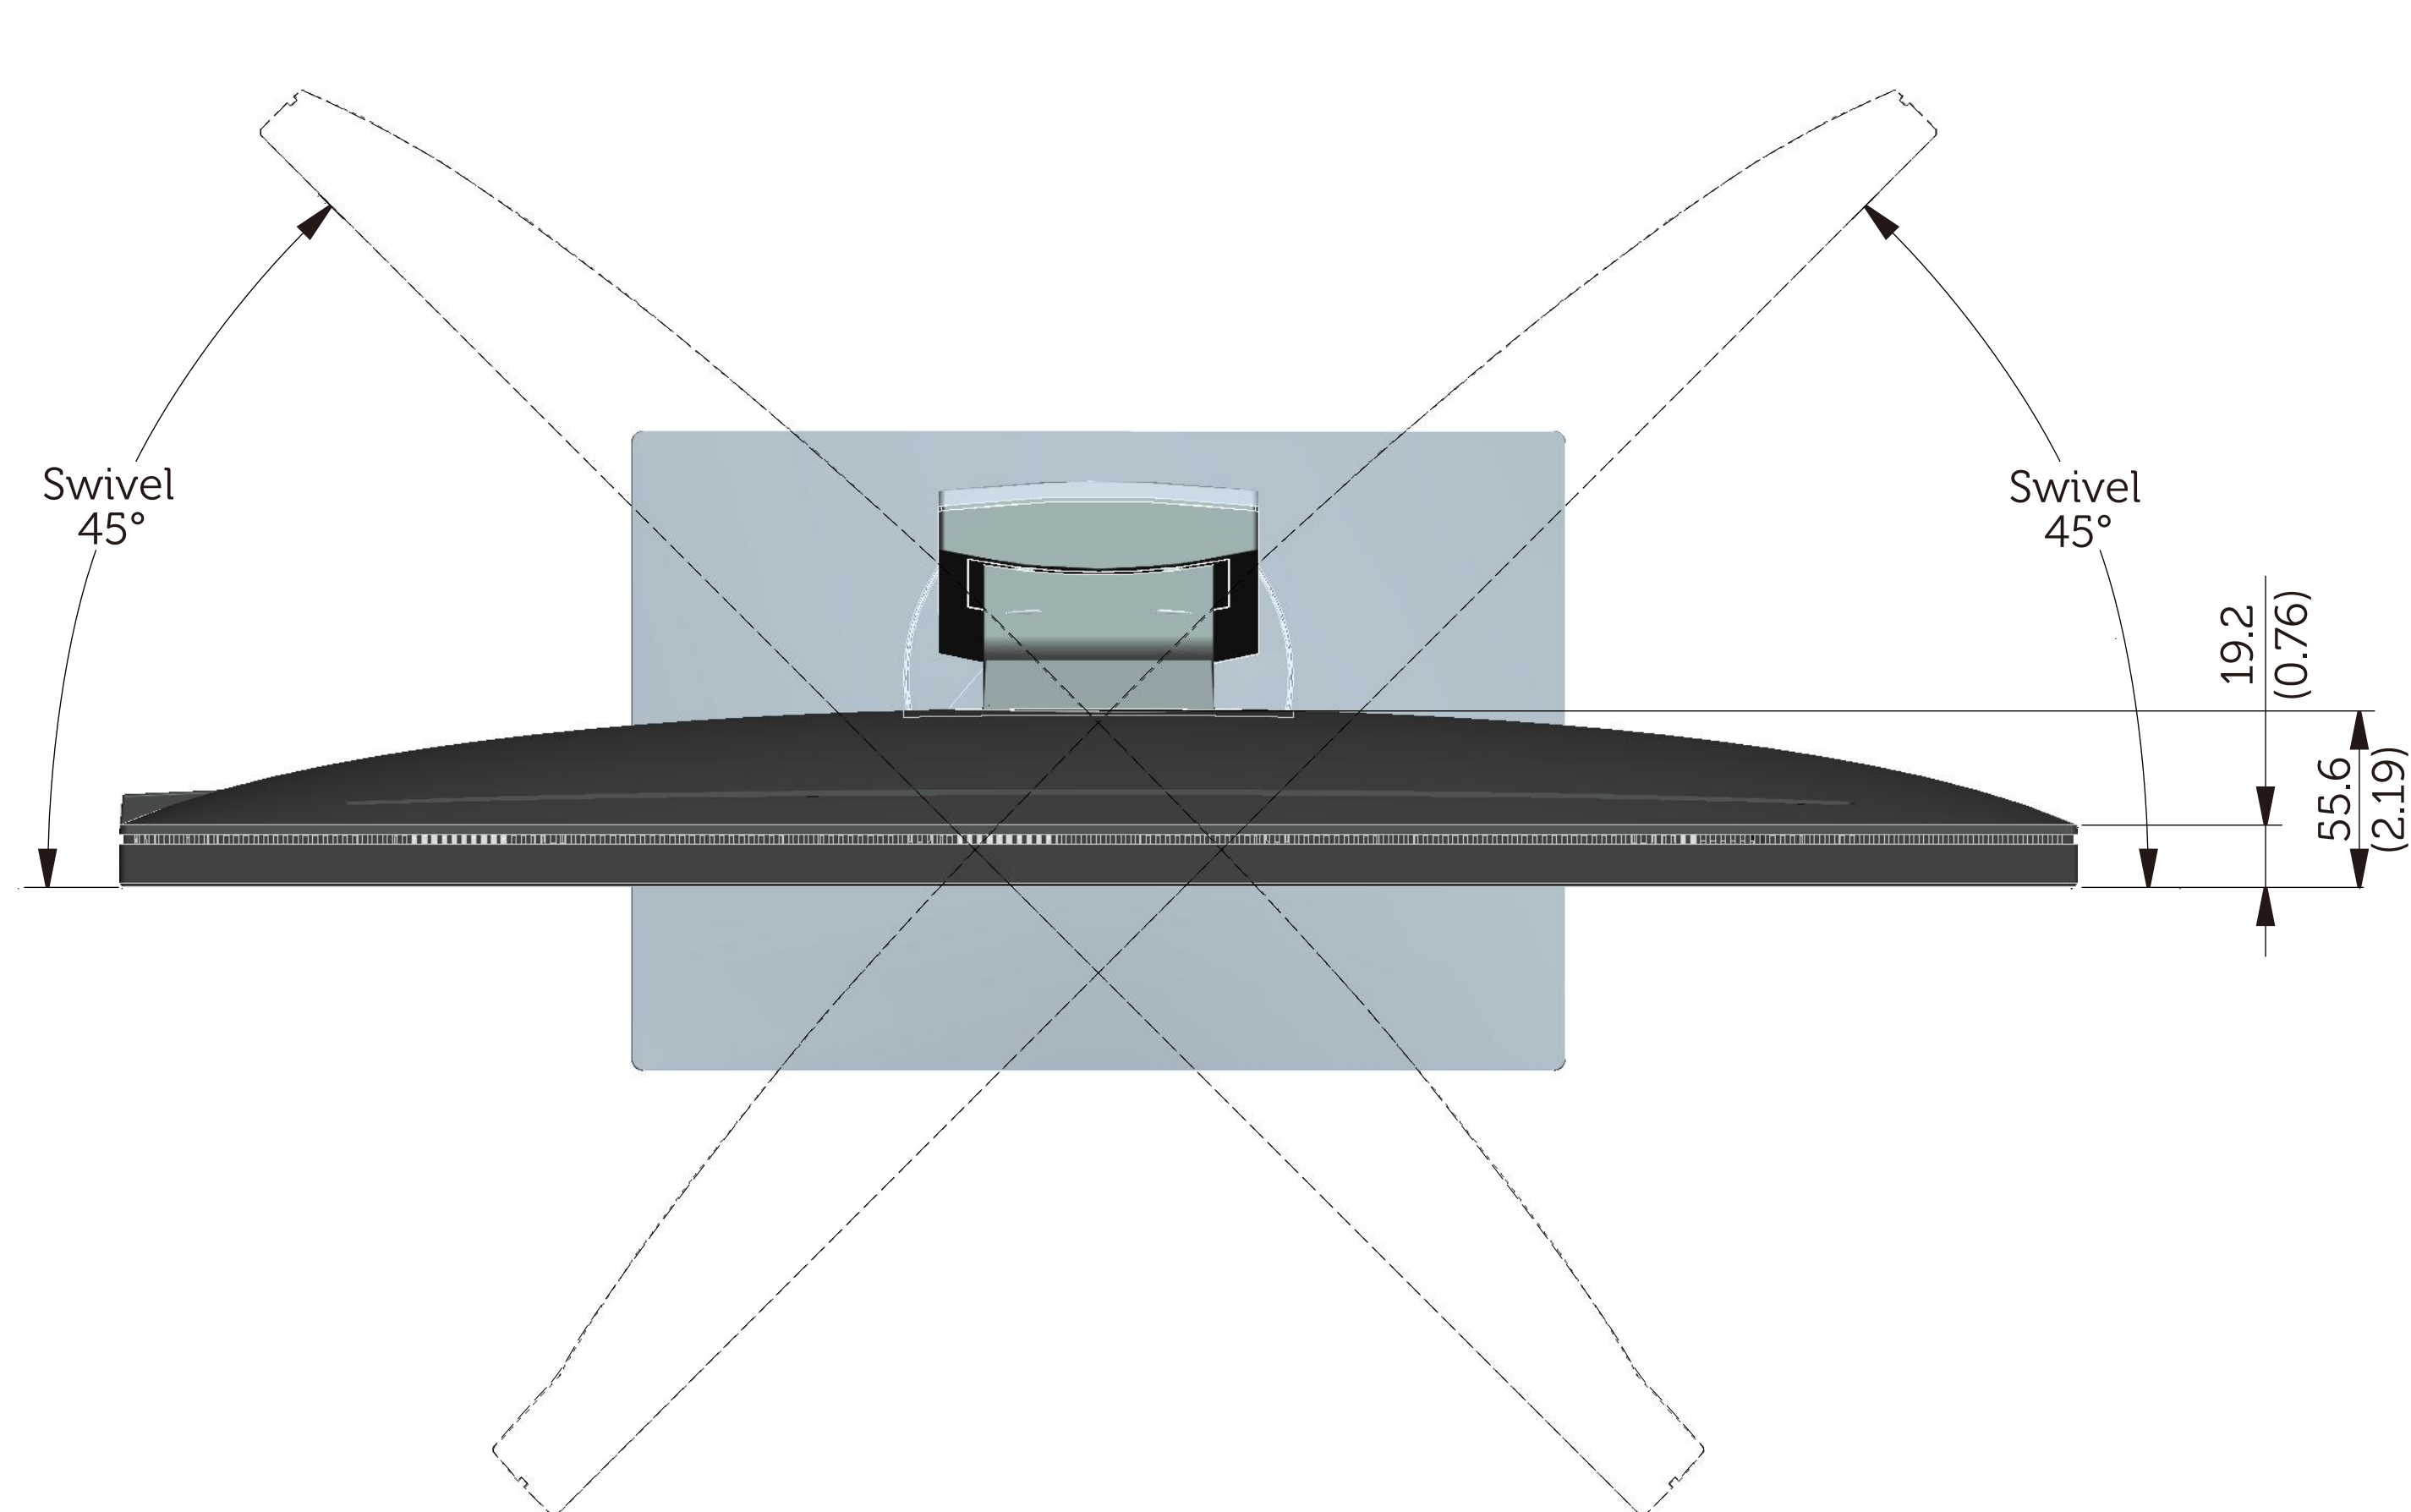

# S2716DG Outline Dimension

Norminal Dimension  
Unit: mm(inch)

Back View of Monitor without stand